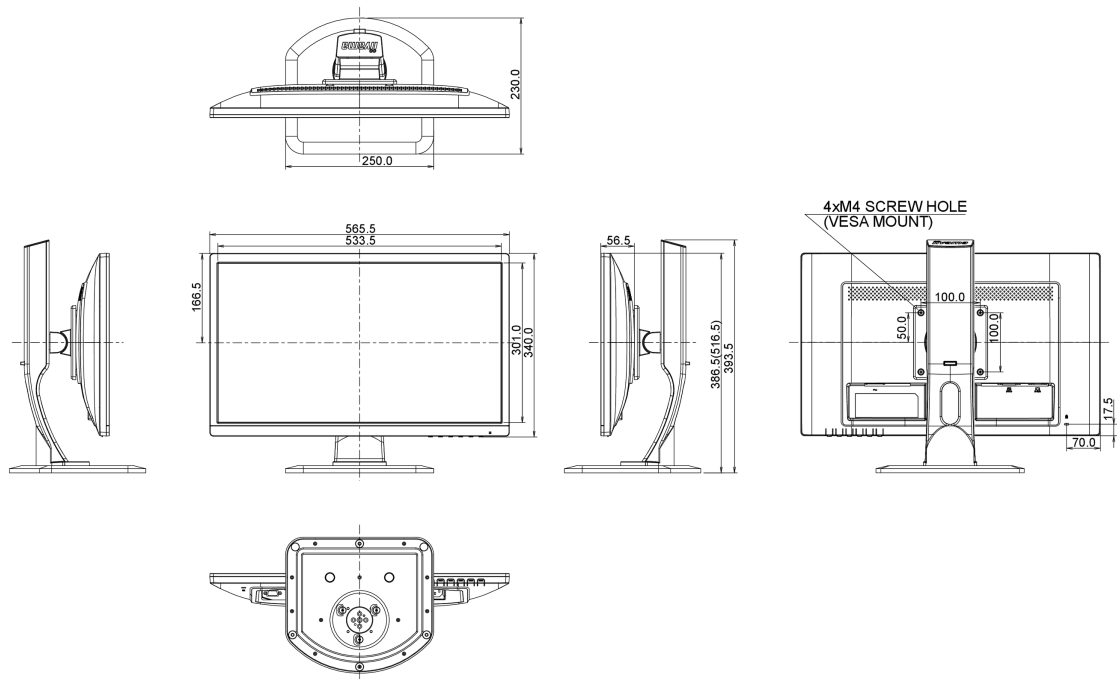

04 MECHANICAL

Display position adjustments	tilt, swivel, height, pivot (rotation)
Height adjustment	130mm
Rotation (PIVOT function)	90°
Swivel stand	90°; 45° left; 45° right
Tilt angle	22° up; 5° down
VESA mounting	100 x 100mm

08 DIMENSIONS / WEIGHT

Product dimensions W x H x D

565.5 x 386.5 (516.5) x 230mm

Weight (without box)

5.1kg

All trademarks and registered trademarks acknowledged. E & O E. Specification subject to change without notice. All LCD's comply with ISO-9241-307:2008 in connection with pixel defects.