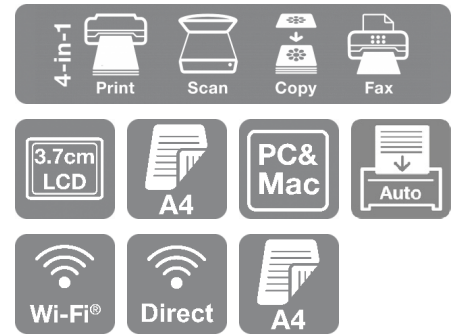

## DATASHEET / BROCHURE

The WF-2930DWF is an affordable, compact A4 inkjet printer with many essential business features like A4 double-sided printing and 30-page ADF for copying, scanning and faxing, for your home office or small office.