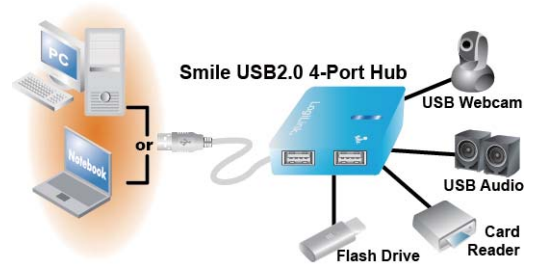

Art No. UA0136

Smile USB2.0 4-Port Hub, Blue

Specification:

- Compliant to USB1.1/2.0 Specification
- Supports USB2.0 High-Speed up to 480Mbps
- Supports 1x Up-stream port and 4x Down-stream ports
- Equipped with over-current Detection & Protection
- LED indicator
- Supports Windows 98SE/ME/2000/2003/XP/Vista/7, and Mac OS 10.x or above

Package Contents:

- 1 x Smile USB2.0 4-Port Hub
- 1 x User Manual

Packaging Information:

- Packing Dimension: 106x158x25 mm
- Packing Weight: 0.045kg
- Carton Dimension: 490x400x330 mm
- Carton Q'ty: 200pcs
- Carton Weight: 12kgs