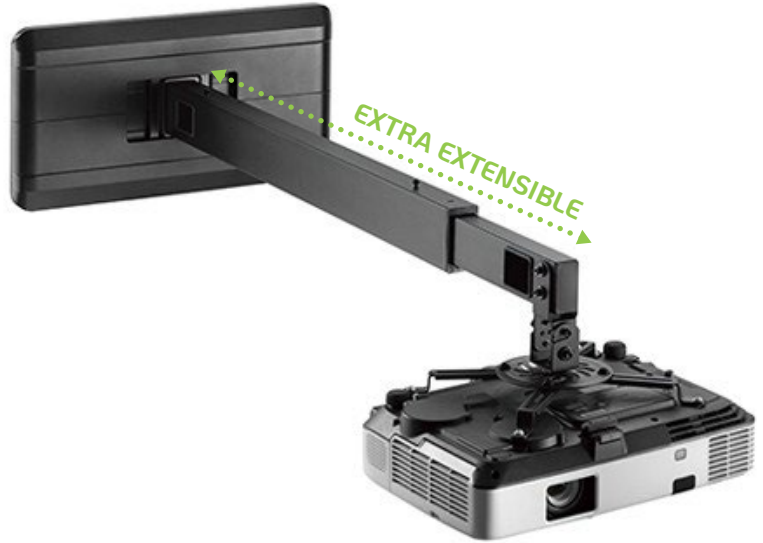

## Wall mount Telescopic Arm for Short Throw Projector

### Features:

- ▶ Suitable for most short throw projectors weighing up to 15kg
- ▶ Bracci di supporto regolabili: si adattano facilmente alla maggior parte dei proiettori
- ▶ 360° rotating joint for optimal viewing angles
- ▶ Dimensions: 1662 x 505 x 269 mm
- ▶ Maximum load capacity: 15 kg
- ▶ Mounting range: 54 ~ 320 mm
- ▶ Tilt and swivel range: + 15° ~ -15°
- ▶ Rotation range: +180° ~ -180°
- ▶ Arm extension range: 926 ~ 1528 mm
- ▶ Wall mounting with double pivot
- ▶ Integrated cable management for a neat appearance
- ▶ Material: steel, plastic - Surface finish: powder coating

### Package contents:

- ▶ Wall support for projectors
- ▶ Hardware and installation instructions

15 kg

Cable management

Wall mounting

Extra Extensible

### Available colors:

black

54 mm

320 mm