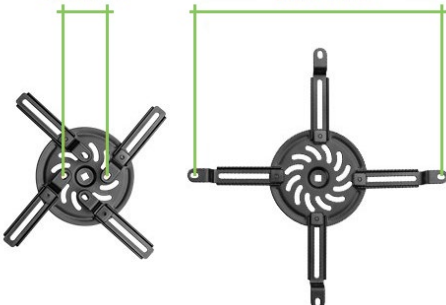

## Wall mount Telescopic Arm for Short Throw Projector

### Features:

- ▶ Suitable for most short throw projectors weighing up to 15kg
- ▶ Bracci di supporto regolabili: si adattano facilmente alla maggior parte dei proiettori
- ▶ 360° rotating joint for optimal viewing angles
- ▶ Dimensions: 1662 x 505 x 269 mm
- ▶ Maximum load capacity: 15 kg
- ▶ Mounting range: 54 ~ 320 mm
- ▶ Tilt and swivel range: + 15° ~ -15°
- ▶ Rotation range: +180° ~ -180°
- ▶ Arm extension range: 926 ~ 1528 mm
- ▶ Wall mounting with double pivot
- ▶ Integrated cable management for a neat appearance
- ▶ Material: steel, plastic - Surface finish: powder coating

### Package contents:

- ▶ Wall support for projectors
- ▶ Hardware and installation instructions

15 kg

Cable management

Wall mounting

Extra Extensible

### Available colors:

black

54 mm

320 mm