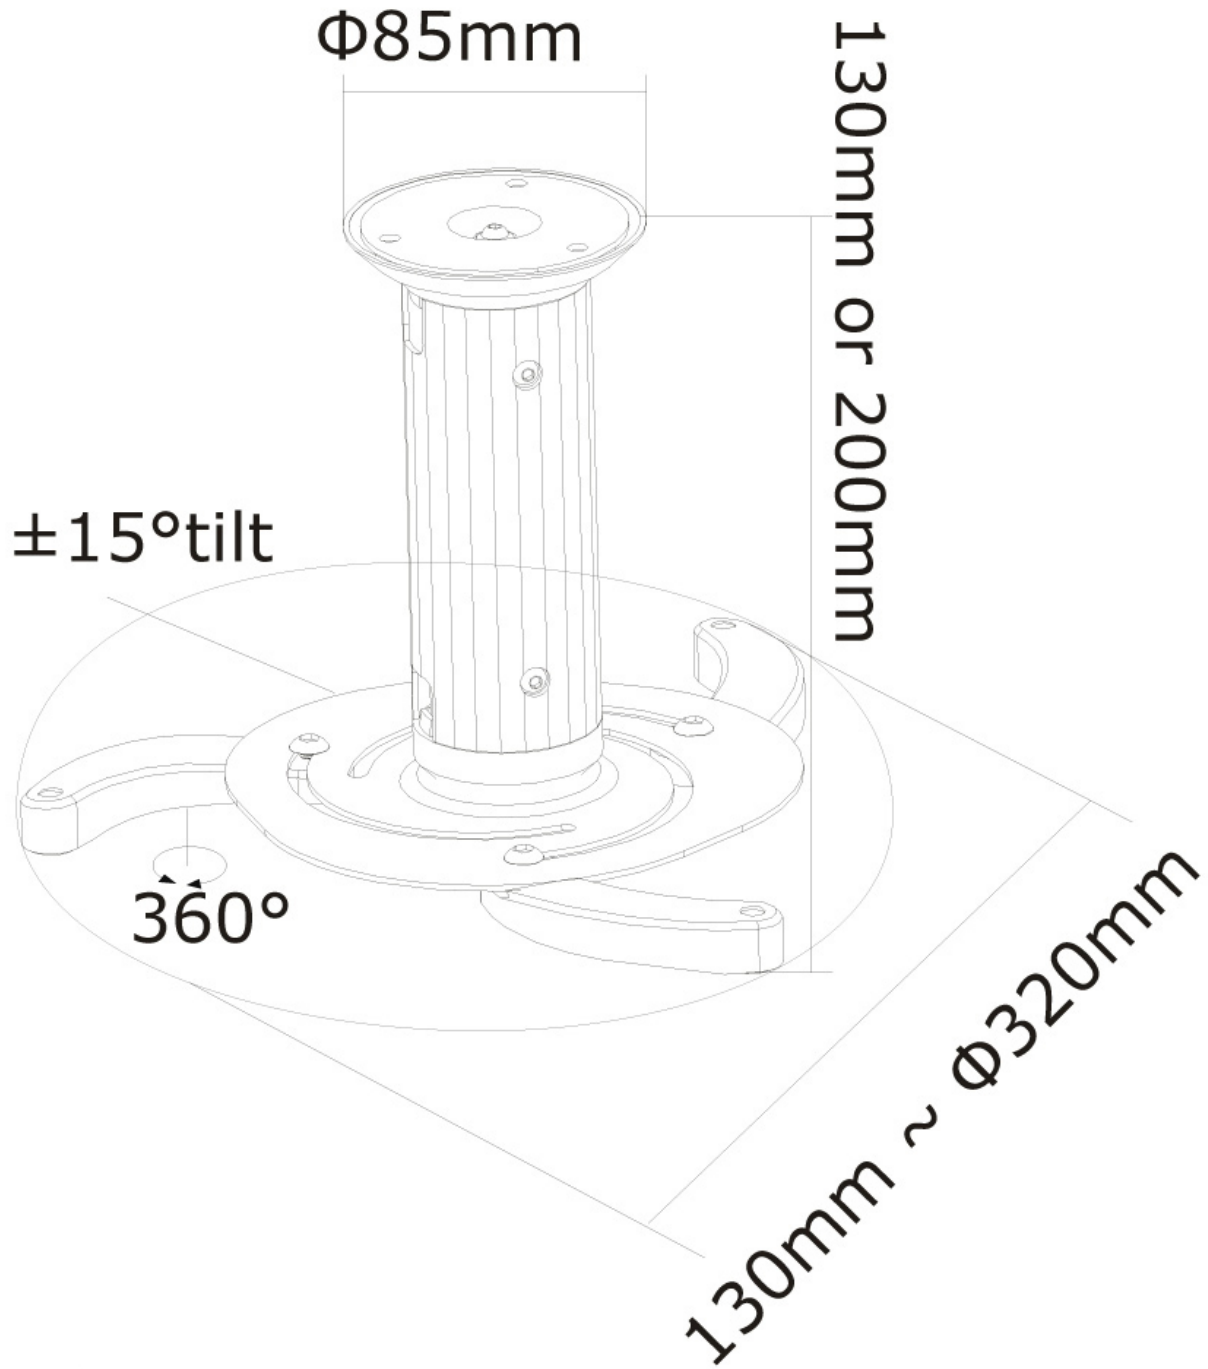

BEAMER-C80WHITE

NEOMOUNTS PROJECTOR CEILING MOUNT

Neomounts