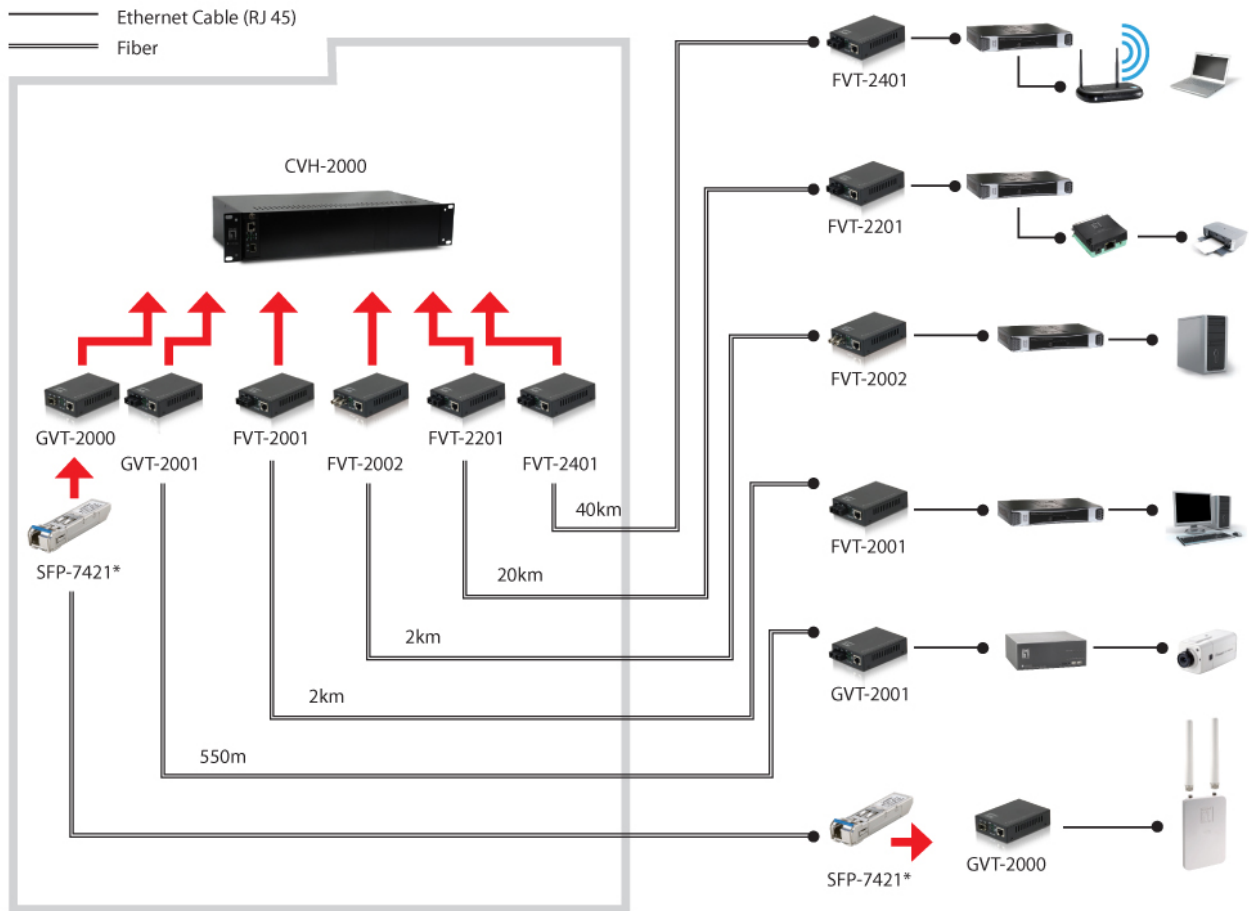

## 14-fach Mediakonverter-Gehäuse

The LevelOne CVH-2000 media converter chassis is able to host up to 14 media converters. The chassis supports LevelOne FVT-2001/2002/2201/2401 and GVT-2000/2001 Media Converts. All converters are individually secured into the chassis and can be hot-swapped for maximum connection reliability. The dual power supplies ensure continuous network operation. The Chassis is a standard 19-inch rack-mountable size that easily fits into a server rack.

1. Converter Chassis Slot
2. Power On / Off switch
3. Power Socket

### Key-features

- Unterstützt 14 Steckplätze für verschiedene Arten von Medienkonvertern
- Redundante Netzversorgung durch zwei getrennte AC-Eingänge
- Konvertermodul Hot-Swapping-fähig
- -10°C ~ 55°C Betriebstemperaturbereich

## Dimension Diagram

\*In above example diagram, converter modules at local and remote ends should be paired for proper connectivity, and the distance mainly depends on cable and transceiver selection accordingly.