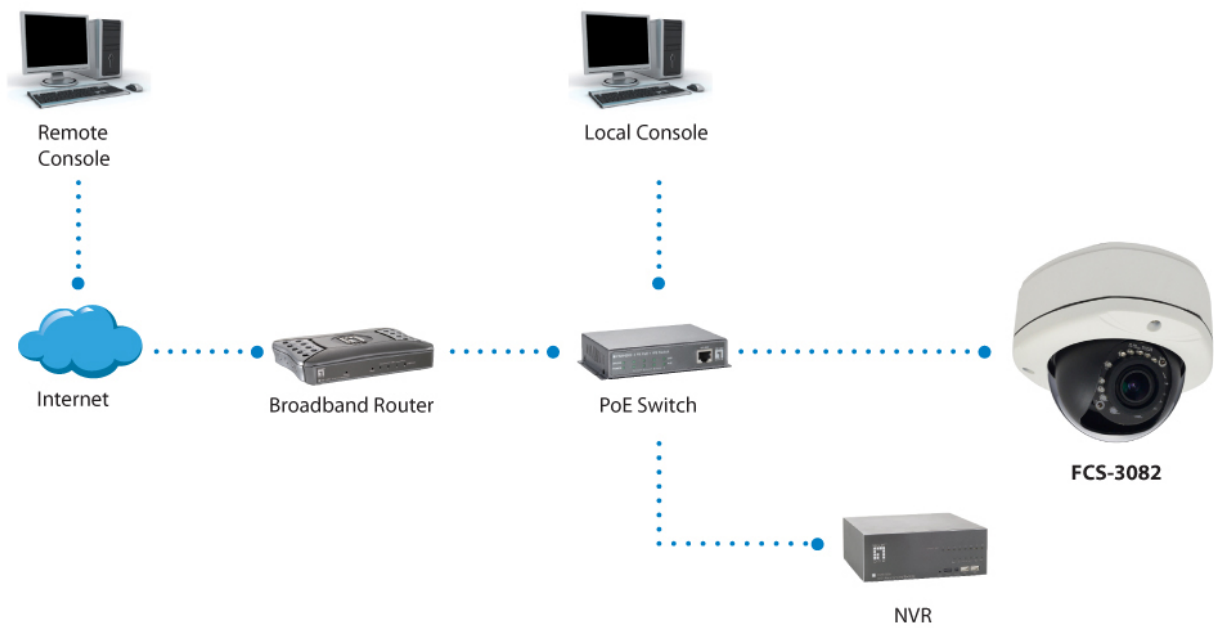

CAS-2104
Verlängerungsrohr

CAS-2314
Wandhalterung

CAS-2402
Eckmontagenhalterung

CAS-2503
Stangenmontagehalterung, Klemmbereich 5.25"-8.5"

CAS-3001
Unterputzmontagehalterung

Diagramm

Order Information

FCS-3082

Package Contents

FCS-3082
Schraubenset
Quick Installation Guide
Ressource CD (Bedienungsanleitung, Hilfsprogramm, QIG)

Zubehör

CAS-2101
Hängesockel

CAS-2102
Hängebefestigung

CAS-2103
Hängebefestigung