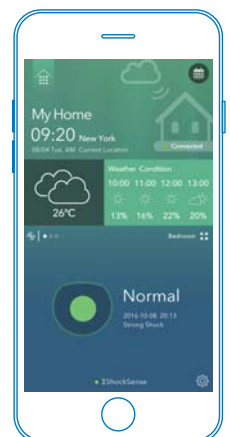

* The specifications and pictures are subject to change without notice.
*All trade names referenced are the registered network of their respective owners.

Made in Taiwan