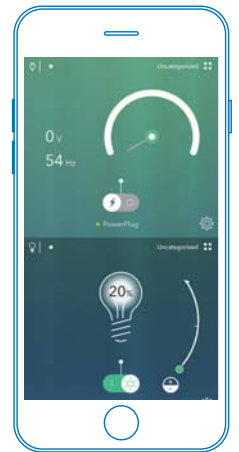

* The specifications and pictures are subject to change without notice.
*All trade names referenced are the registered namework of their respective owners.

RoHS
compliant

Made in Taiwan