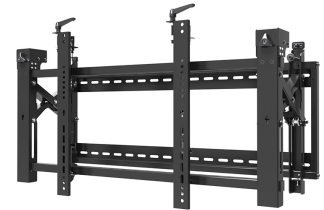

Neomounts

Neomounts Video Wall Monitor Wall Mount for 32"-75" Screen - Black

The Neomounts wall mount, model LED-VW2000BLACK is a fixed wall mount for flat screens up to 75" (191 cm). This mount is a great choice when you want the ultimate viewing flexibility with your flat screen. Depth of this mount is 14 to 30 centimetres. This wall mount is specially made to be used in video walls. The screen easily can be pulled out.

Neomounts LED-VW2000BLACK is suitable for flat screens up to 75" (191 cm). The weight capacity of this product is 70 kg each screen. The wall mount is suitable for screens that meet VESA hole pattern 200x200 to 600x400mm.

Create a clean design videowall presentation with the Neomounts LED-VW2000BLACK videowall mount solution!

- Pop-out Video Wall Mount
- Pop-out function allows quick release for access
- Lateral shift brackets enable fast alignment
- Micro-adjustment at 8 points for seamless display alignment and level
- Lock and unlock switch knob help to lock/release display out of the pop-out module
- Kickstand provides 12° of tilt for easy cable management and maintenance
- Anti-theft design for additional security (require for a padlock)
- Protects displays by removing the possibility of accidental pop-outs via the plastic locking pieces.

All installation material is included with the product.