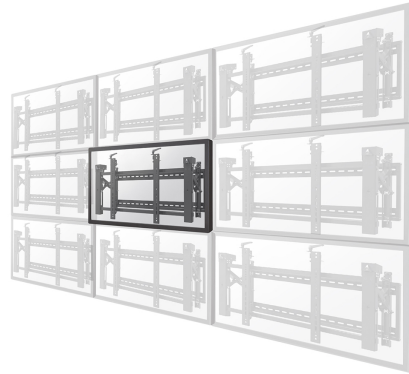

LED-VW2000BLACK

NEOMOUNTS VIDEO WALL MOUNT

SPECIFICATIONS

GENERAL

Min. screen size*	32 inch
Max. screen size*	75 inch
Min. weight	0 kg (per screen)
Max. weight	70 kg (per screen)
Screens	1
VESA minimum	200x200 mm
VESA maximum	600x400 mm
Distance to wall	14,3-30,6 cm

FUNCTIONALITY

Type	Fixed
Adjustment type	Micro adjustment
Lockable	Lockable - Padlock not included
Video wall adjustment	Push to pop-out

INFORMATION

Color	Black
Main material	Steel
Warranty	5 year
EAN code	8717371445522

*Please note: The inch sizes stated are just an indication, combined with the weight and VESA sizes. The maximum weight and VESA size are absolute restrictions for the products and should not be exceeded.

Neomounts