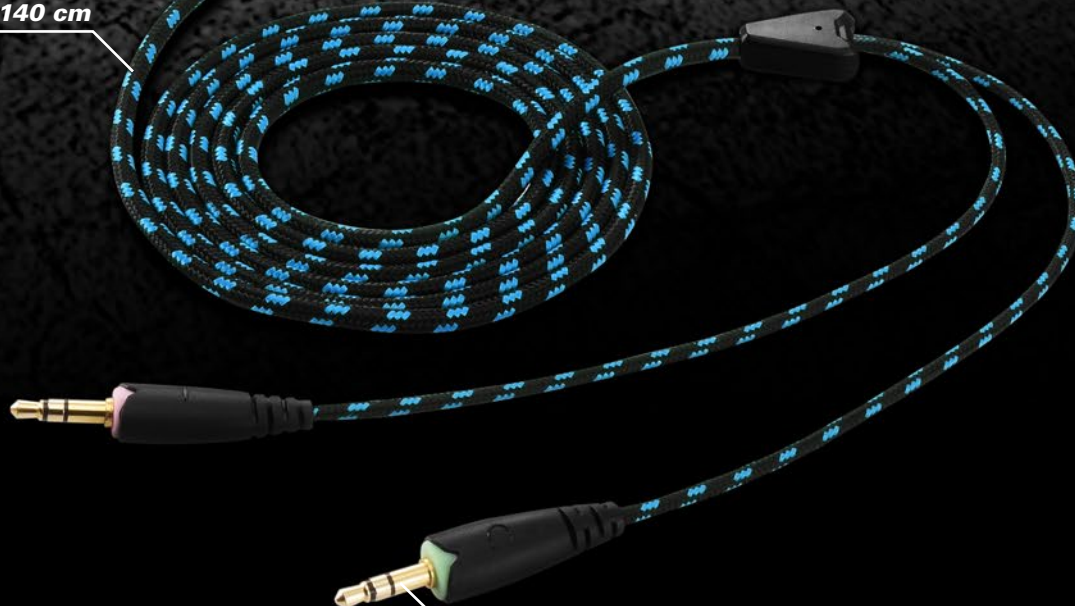

Total Cable Length: 250 cm

Inline Controller with Volume Control and Microphone Mute

Cable Length: 140 cm