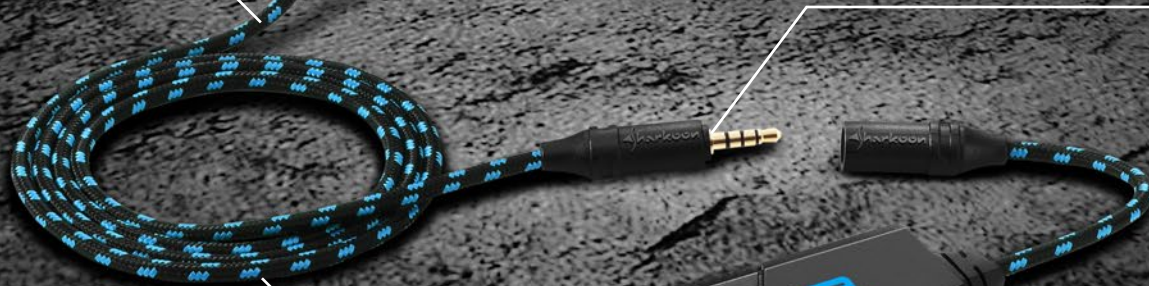

Features

- Professional gaming stereo headset in closed design
- Compatible with PCs, notebooks, smartphones and the newest console generations
- Solid ear cup suspension made from metal
- Excellent wear comfort due to its padded headband and soft ear pads
- Inline controller with microphone mute
- Pivoting, flexible microphone
- Modular cable system with gold-plated connectors

- Modular Cable
- Total Cable Length 1x 3.5 mm Stereo Jack (TRRS): 110 cm
- Total Cable Length 2x 3.5 mm Stereo Jack: 250 cm
- Gold-Plated Connectors

Compatibility

- PCs/Notebooks
- Tablets/Smartphones/MP3-Player/Notebooks (TRRS)
- PlayStation 4
- Xbox One

Padded Headband

Solid Ear Cup Suspension made from Metal

Soft Ear Pads (Circumaural)

Pivoting, Flexible Microphone

Textile Braided Cable

Modular Cable System

Cable Length: 110 cm

TRRS Plug for Connection to Tablets, Smartphones, MP3 Players and Notebook