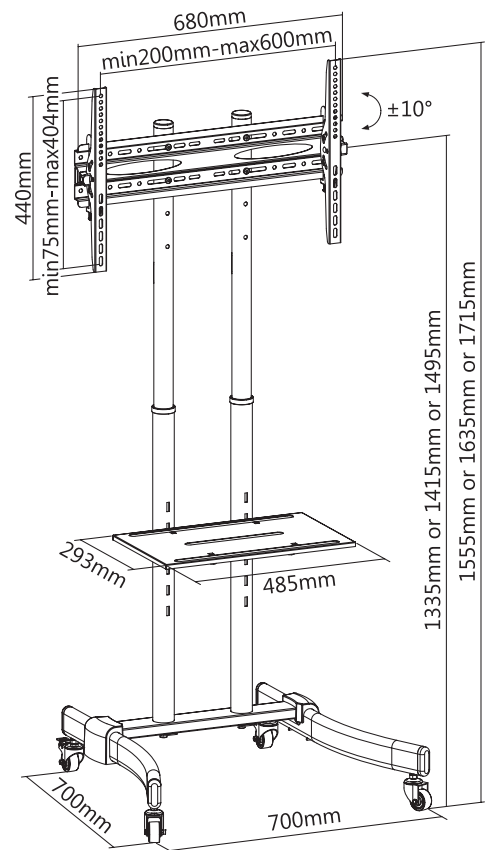

BP0026

4 052792 042733

Made in China

RoHS
compliant

* The specifications and pictures are subject to change without notice.
* All trade names referenced are the registered namework of their respective owners.

Best
Connectivity