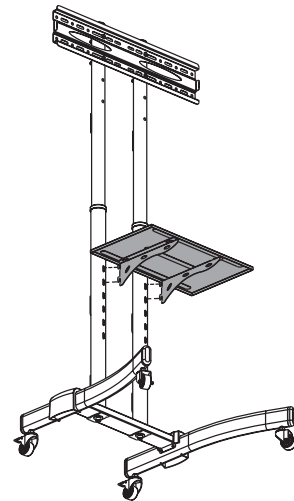

Installing the DVD/AV Components Shelf