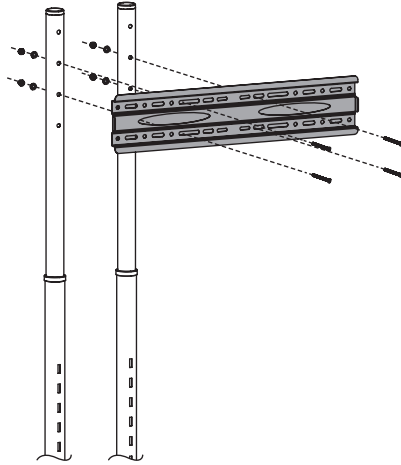

Installing the Universal Plate