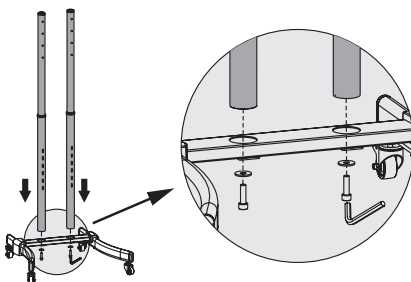

BP0026

4 052792 042733

Made in China

RoHS
compliant

* The specifications and pictures are subject to change without notice.
* All trade names referenced are the registered namework of their respective owners.

Best
Connectivity