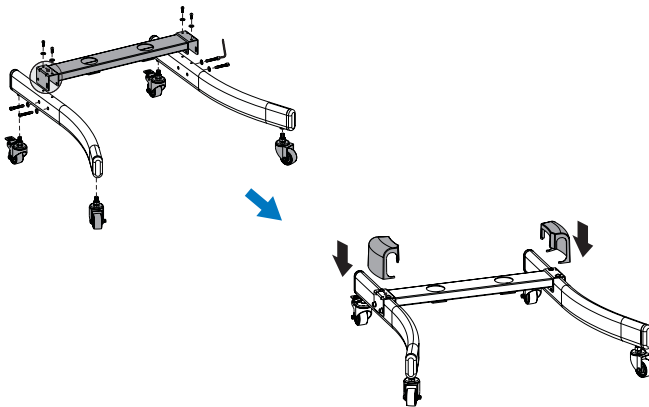

## Economy Display Cart for 37"-70" TV

Art. No.: BP0026

Easy installation and compatible with VESA standard max. 600x400mm.

### Features:

- » Super strong mounting brackets: Solid-reinforced Cold Steel, durable product with maximum capacity of 40kg
- » Compatible with VESA 200x200mm, 400x200mm, 300x300mm, 400x400mm, 600x400mm
- » Including DVD Rack, Adjustable TV/DVD height, Tilt capacity: 10°~-10°
- » Cable clips included keep cables organized
- » Fit for 37-70 inch LED LCD plasma TV, PC Monitor screens

### Assembling the Base