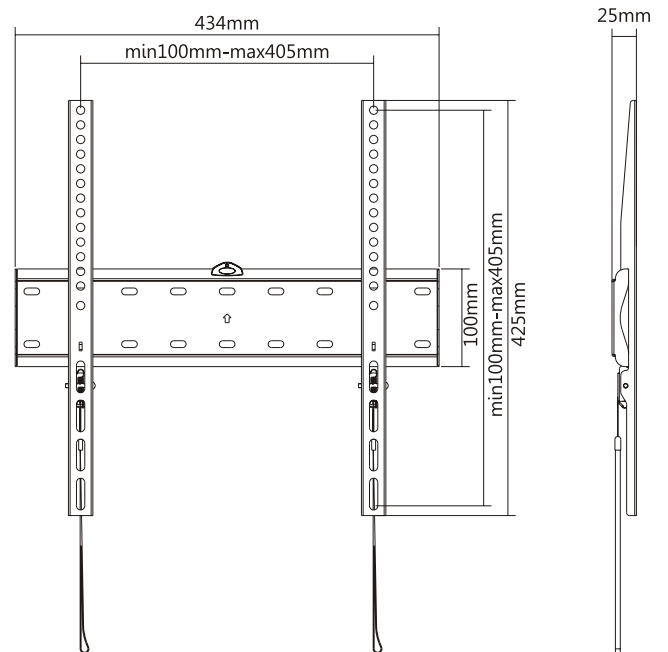

## Low Profile TV Wall Mount for 32"-55" TV

Art. No.: BP0013

Ultra slim easy installation design, compatible with VESA standard max. 400x400mm.

### Features:

- » Super strong mounting brackets: Solid-reinforced Cold Steel, durable product with maximum capacity of 40kg
- » 25mm Profile from wall
- » Compatible with VESA 200x200mm, 400x200mm, 300x300mm, 400x400mm
- » Easy to install
- » Fit for 32-55 inch LED LCD plasma TV, PC Monitor screens

Install the wall plate to the wall

Install the wall mount to back of the TV

Apply the TV with wall mount to the wall plate

RoHS  
compliant

\* The specifications and pictures are subject to change without notice.  
\* All trade names referenced are the registered namework of their respective owners.

### Specification:

Screen Size	32"-55"
Rated Load	40kg/88lbs
VESA	200x200, 400x200, 300x300, 400x400
Distance to the wall	25mm
Product Size	434 x 425 x 25mm