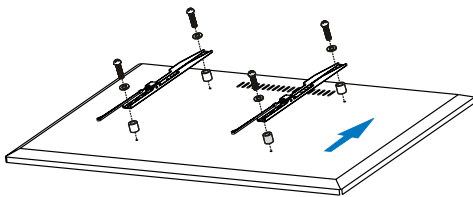

## Low Profile TV Wall Mount for 32"-55" TV

Art. No.: BP0013

Ultra slim easy installation design, compatible with VESA standard max. 400x400mm.

### Features:

- » Super strong mounting brackets: Solid-reinforced Cold Steel, durable product with maximum capacity of 40kg
- » 25mm Profile from wall
- » Compatible with VESA 200x200mm, 400x200mm, 300x300mm, 400x400mm
- » Easy to install
- » Fit for 32-55 inch LED LCD plasma TV, PC Monitor screens

Install the wall plate to the wall

Install the wall mount to back of the TV

Apply the TV with wall mount to the wall plate

RoHS  
compliant

\* The specifications and pictures are subject to change without notice.  
\* All trade names referenced are the registered namework of their respective owners.