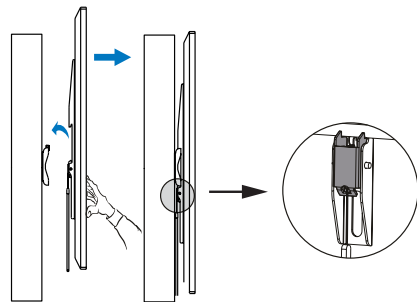

### Features:

- » Super strong mounting brackets: Solid-reinforced Cold Steel, durable product with maximum capacity of 40kg
- » 25mm Profile from wall
- » Compatible with VESA 200x200mm, 400x200mm, 300x300mm, 400x400mm
- » Easy to install
- » Fit for 32-55 inch LED LCD plasma TV, PC Monitor screens

Install the wall plate to the wall

Install the wall mount to back of the TV

Apply the TV with wall mount to the wall plate

RoHS  
compliant

\* The specifications and pictures are subject to change without notice.  
\* All trade names referenced are the registered namework of their respective owners.