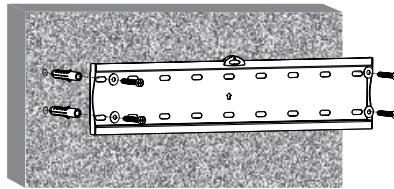

## Low Profile TV Wall Mount for 32"-55" TV

Art. No.: BP0013

Ultra slim easy installation design, compatible with VESA standard max. 400x400mm.

### Features:

- » Super strong mounting brackets: Solid-reinforced Cold Steel, durable product with maximum capacity of 40kg
- » 25mm Profile from wall
- » Compatible with VESA 200x200mm, 400x200mm, 300x300mm, 400x400mm
- » Easy to install
- » Fit for 32-55 inch LED LCD plasma TV, PC Monitor screens