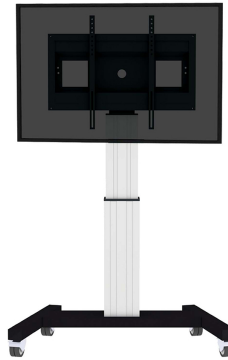

PLASMA-M2500SILVER NEOMOUNTS MOTORISED FLOOR STAND

SPECIFICATIONS

GENERAL

Min. screen size*	42 inch
Max. screen size*	100 inch
Min. weight	0 kg (per screen)
Max. weight	150 kg (per screen)
Screens	1
VESA minimum	200x200 mm
VESA maximum	800x600 mm

FUNCTIONALITY

Height adjustment	111-161 cm
Width	104 cm
Depth	74 cm
Adjustment type	Motorised
Lockable	Lockable - Padlock not included

INFORMATION

Color	Silver
Main material	Steel
Warranty	5 year
EAN code	8717371445928

*Please note: The inch sizes stated are just an indication, combined with the weight and VESA sizes. The maximum weight and VESA size are absolute restrictions for the products and should not be exceeded.

Neomounts