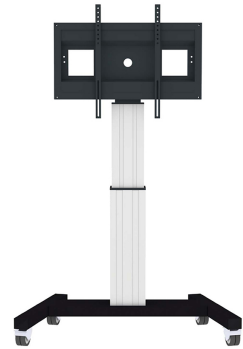

Neomounts

Neomounts Mobile Motorised TV/LFD Trolley for 42"-100" screen, Height Adjustable - Silver

With the Neomounts PLASMA-M2500SILVER automatic height adjustable floor stand you place a large format flat screen on the floor. Get optimal positioning for both standing and seated audiences, in any application, in any part of your location. Perfect to use in a class room, boardroom, presentation room or public entrance.

The PLASMA-M2500SILVER is suited for screens between 42" - 100" and has a load capacity of 150 kg. The trolley is suitable for screens with a VESA hole pattern of 200x200, 200x400, 400x400, 400x600 to 600x800 mm. Behind the screen is a 6 cm deep space available to mount a media player or mini-computer. Cables can be guided at the back of the mount.

Easily roll this cart over doorways and thresholds with to the high quality wheels. The mobile electric floor lift is automatically height adjustable over a height of 50 cm with a remote control. From the floor to the center the distance of the screen is variable from 111 cm to 161 cm. The trolley features four solid castor wheels, of which the two front wheels are equipped with a brake.

The Neomounts PLASMA-M2500SILVER comes in a silver color and is a great choice for space saving placement or when wall-, ceiling mounting or desk placement is not an option.

All installation material is included with the product.