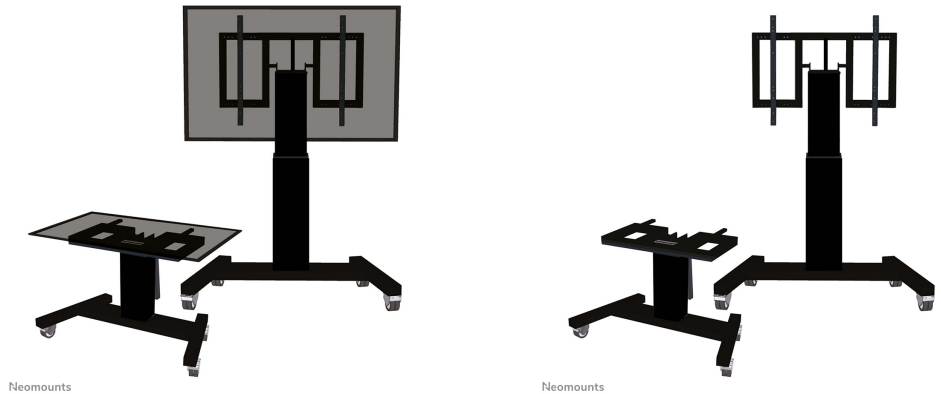

FUNCTIONALITY

Type	Tilt
Height adjustment	50 cm (91-141 cm)
Tilt (degrees)	90°
Height	173 cm
Width	104 cm
Depth	80 cm
Adjustment type	Motorised
Lockable	Not lockable

INFORMATION

Color	Black
Main material	Steel
Warranty	5 year
EAN code	8717371445973

Neomounts Mobile Motorised TV/LFD Trolley for 42"-100" screen, with tabletop tilt function, Height Adjustable - Black

Create the optimum viewing positioning for both standing and seated audiences with the Neomounts PLASMA-M2500TBBLACK motorised floor stand. The trolley is a perfect solution for classrooms, offices, meeting rooms and public areas.

The floor stand has a 90° tilt function that allows the (touch) screen to be used in table-top mode. The PLASMA-M2500TBBLACK is suited for 42-100" screens with a VESA hole pattern of 400x200 to 800x600 mm and has a maximum weight capacity of 150 kg. The cable management system ensures orderly routing of the cables at the back of the mount.

The mobile floor stand is automatically tiltable (90°) and height adjustable over a height of 50 cm with a remote control (89-139 cm). The trolley features four solid castor wheels, of which the two front wheels are equipped with a brake. Thanks to these high-quality wheels, the trolley can be easily moved over doorsteps and thresholds.