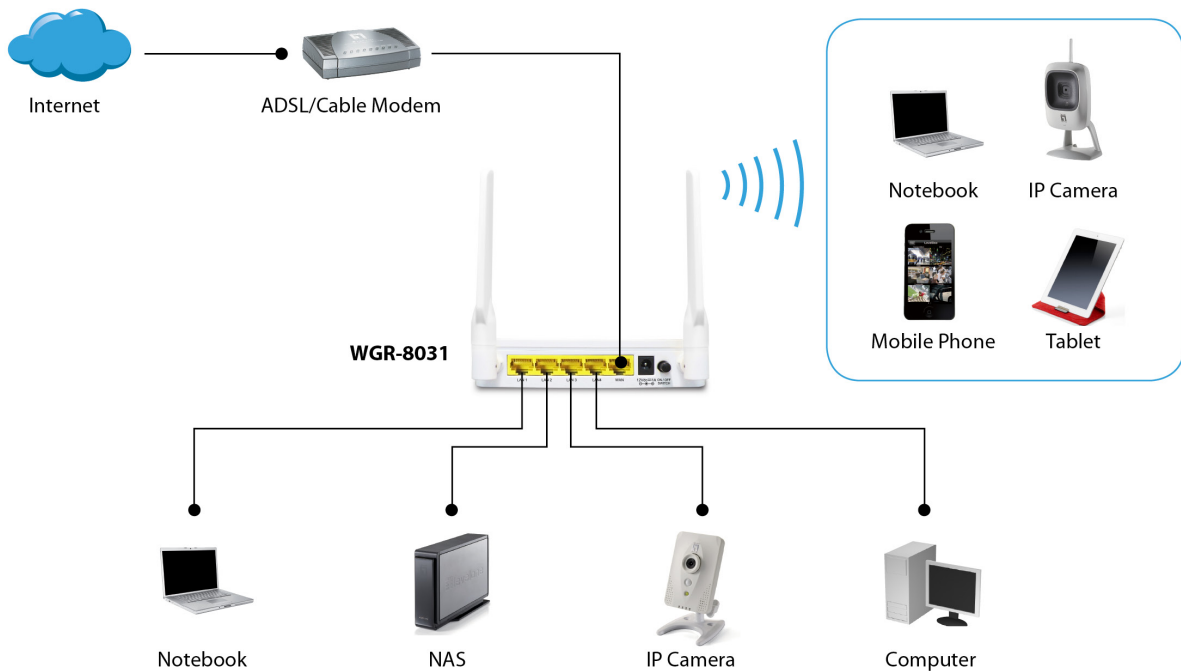

Einsatz:
Desktop

Physical Specifications

Abmessungen (W x D x H mm):
140x106x30 mm

Gewicht:
235g

Approval and Compliance

Zertifizierung:
CE

Diagramm

Order Information

WGR-8031

Package Contents

WGR-8031
Quick Installation Guide
RJ45-Ethernet-Kabel

No liability or responsibility for any errors or omissions in the content.
Specifications are subject to change without notice.
All mentioned brand names are registered trademarks and property of their owners.
Copyright © Digital Data Communications GmbH, Germany. All Rights Reserved.