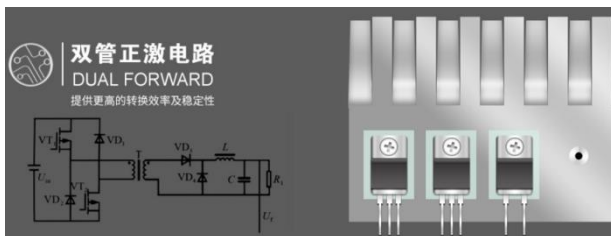

Make It Yours.

MPX-4001-ACABW
MPX-5001-ACABW
MPX-6001-ACABW
MPX-7001-ACABW

80 Plus 230V certified 85% efficiency

Temperature Control Silent 120mm HDB Fan

Green design to meet ErP 2013 Lot 6

Dual Forward topology increases stability