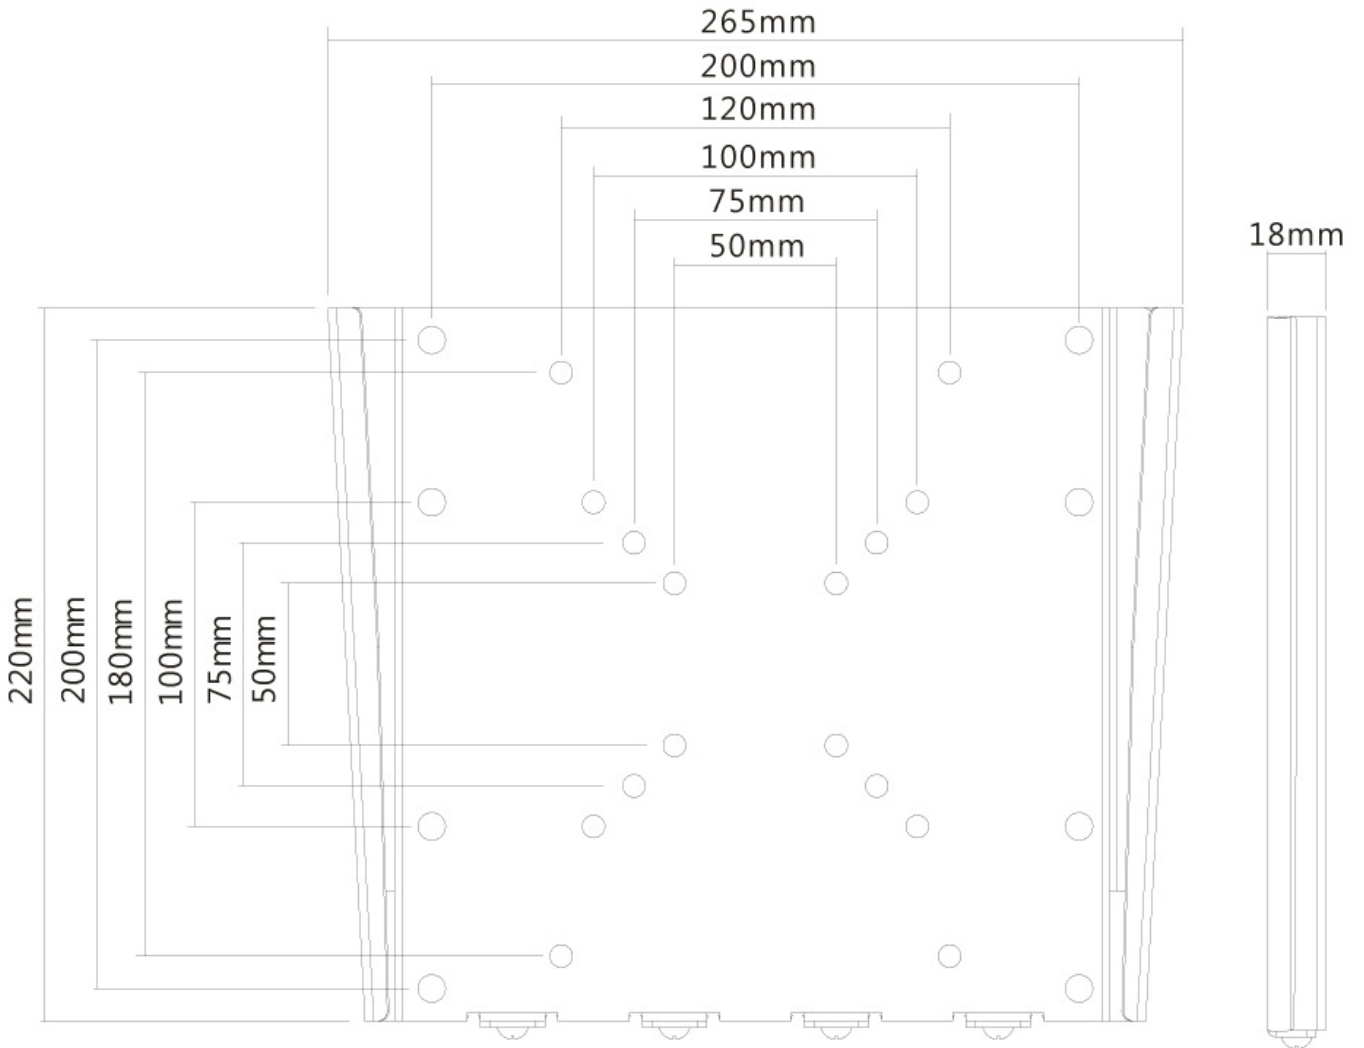

FPMA-W110BLACK

NEOMOUNTS TV WALL MOUNT

Neomounts