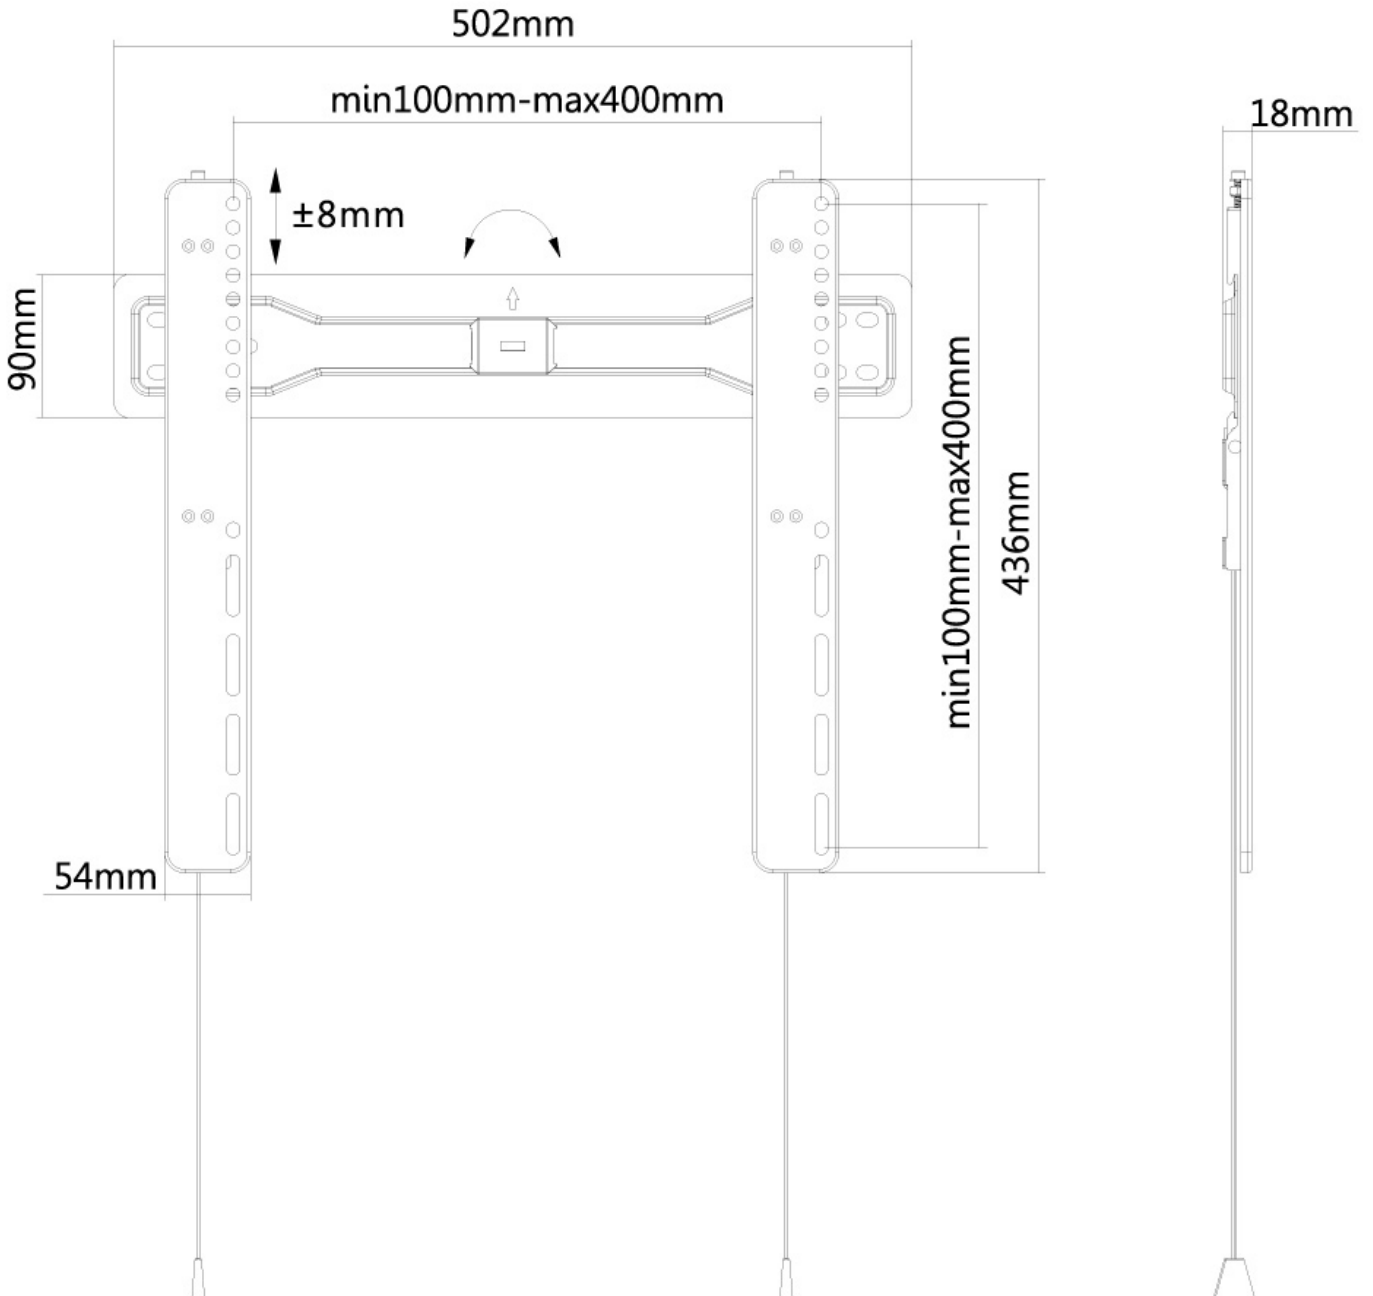

LED-W400BLACK

NEOMOUNTS TV WALL MOUNT

Neomounts