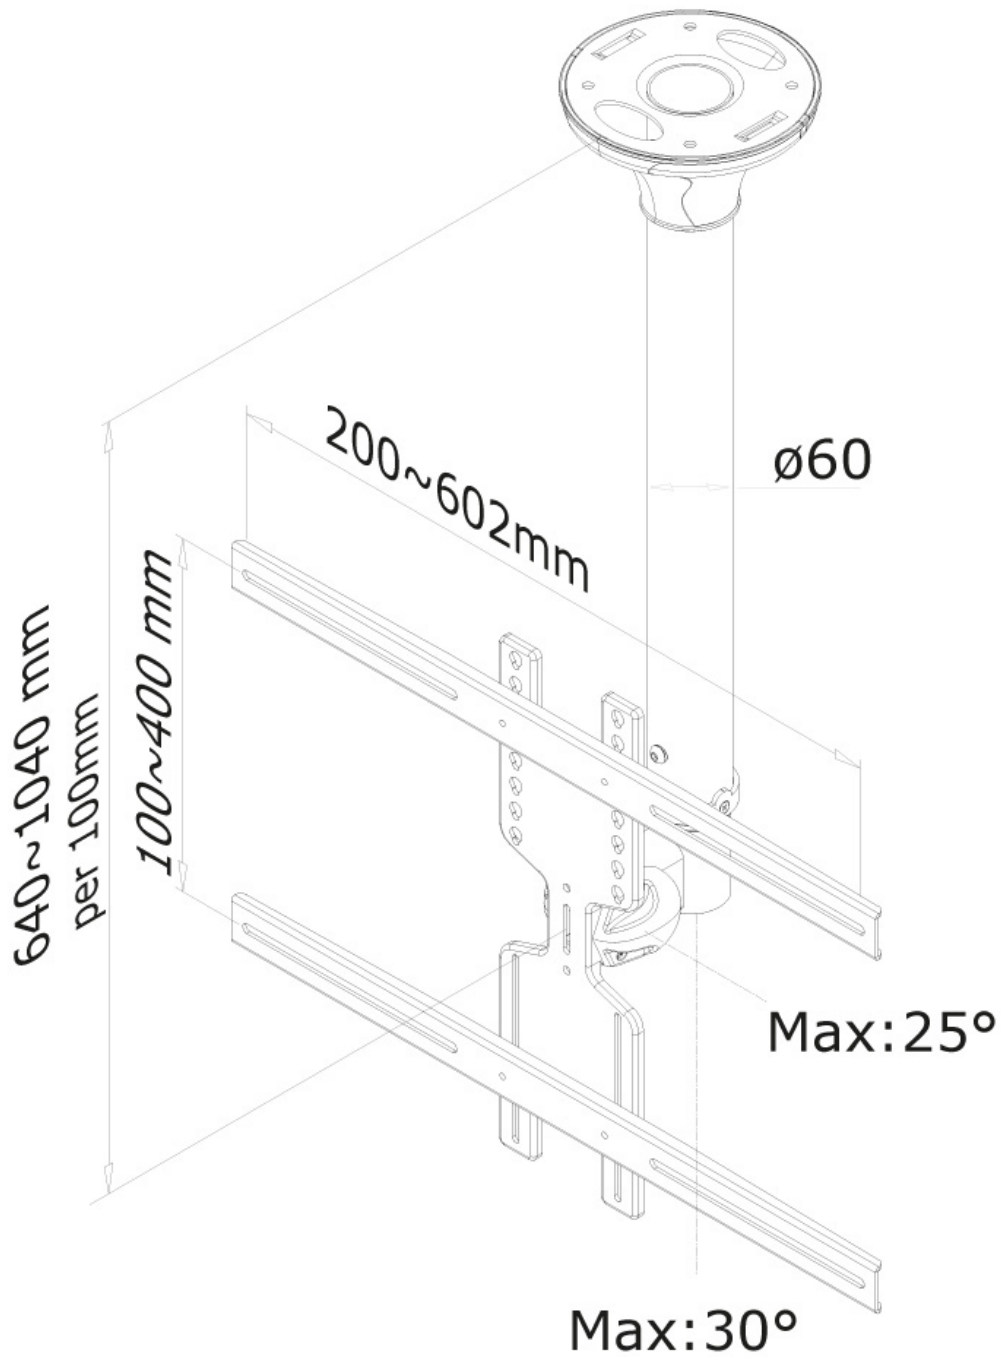

FPMA-C400SILVER

NEOMOUNTS MONITOR CEILING MOUNT

Neomounts

Measuring unit: mm