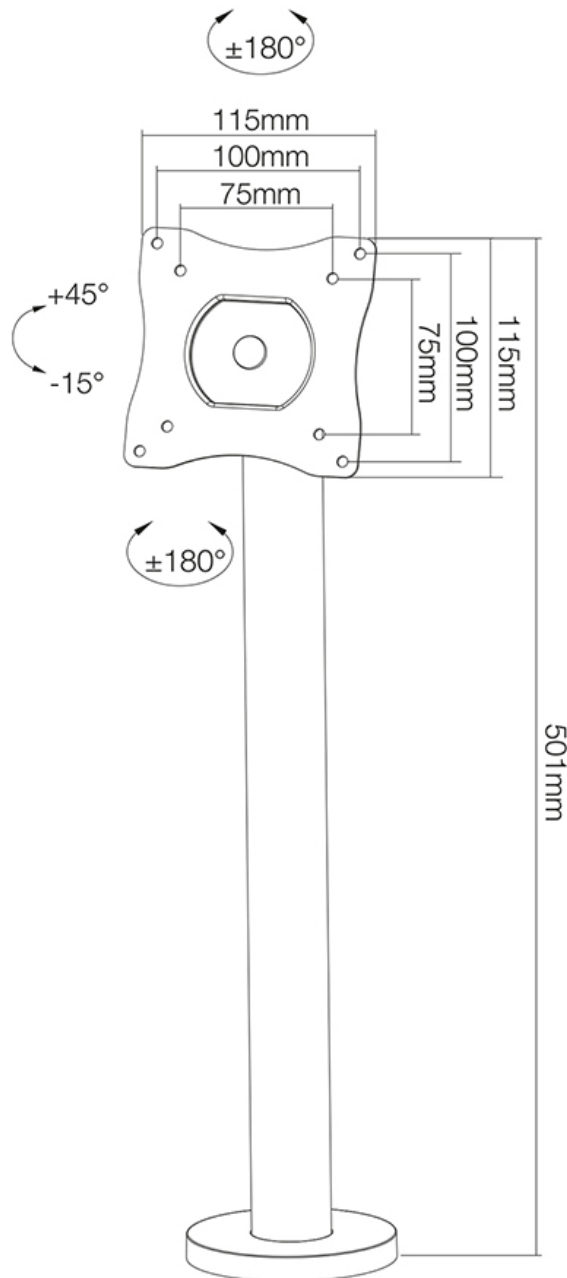

NS-DPOS100BLACK

NEOMOUNTS MONITOR ARM DESK MOUNT

Neomounts