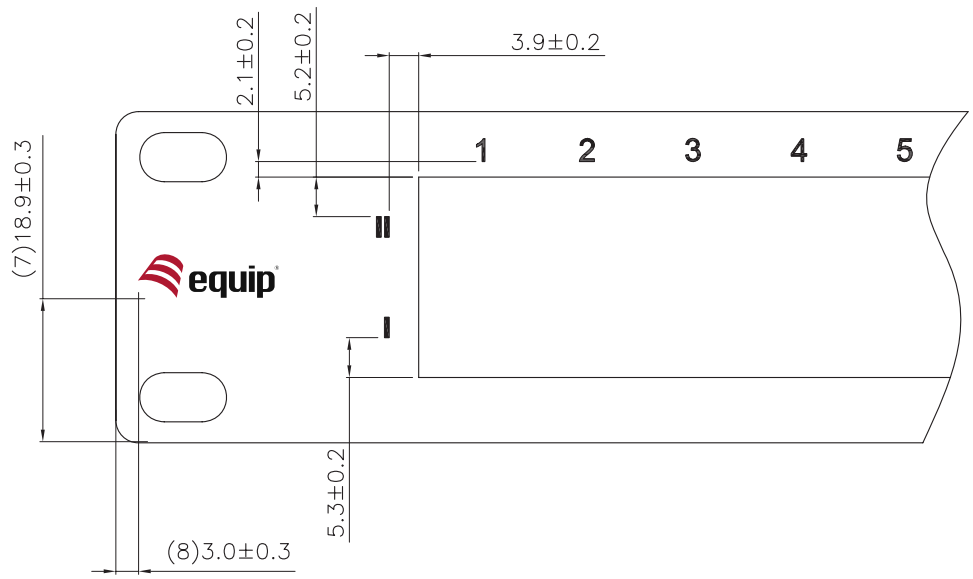

50 ports Cat.3 ISDN Patch Panel

125293
125295

The equip[®] ISDN Patch Panel is a 19" 1U telephone distribution unit integrating cable management system for better routing and strain relief requirements, suitable for both LSA and 110 standards. Moreover, each port is marked with port number for recognition.

| Specification

Category	Cat.3
Ports	50
Shielding	Un-Shielded
Size	19", 1U

| Key Features

- Telephone distribution Panel
- Dual IDC (LSA and 110) compatible
- Un-Shielded

| Ordering Information

PN	EAN	Color
125293	4015867457207	Light Grey
125295	4015867593639	Black

| Package Contents

- Cat.3, 50 Ports Patch Panel

Packing: equip carton box

1 2 3 4 5 6

A

A

43.8

B

B

C

C

D

D

ISDN Patchpanel 50port LSA+ / 1U, light-grey (RAL7035)

No.	MODIFIED AREA	ORIGINAL	MODIFY	DATE	MODIFIER

1 2 3 4 5 6
10cm