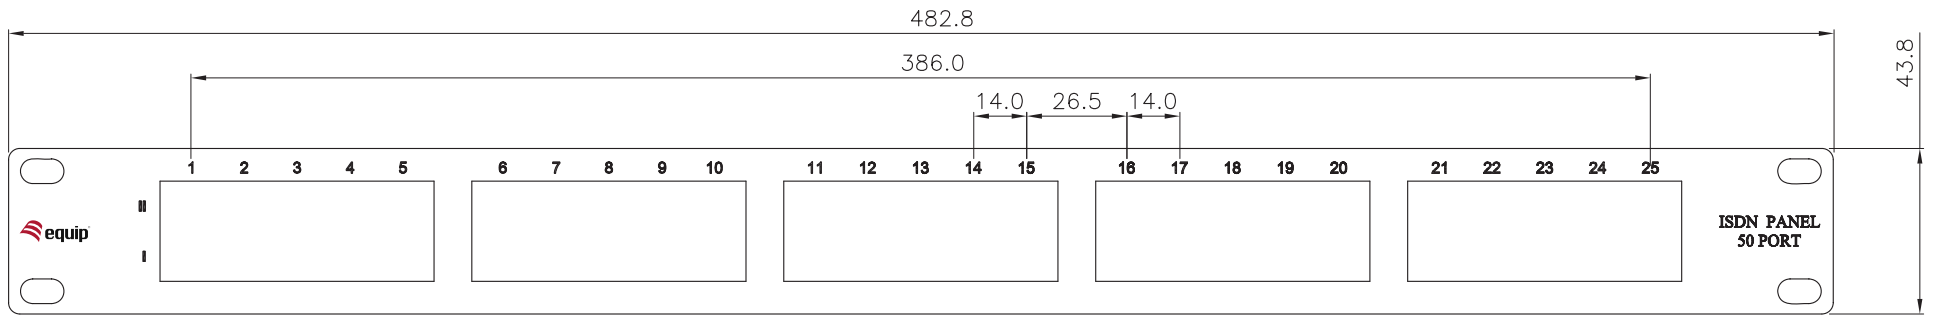

50 ports Cat.3 ISDN Patch Panel

125293
125295

The equip[®] ISDN Patch Panel is a 19" 1U telephone distribution unit integrating cable management system for better routing and strain relief requirements, suitable for both LSA and 110 standards. Moreover, each port is marked with port number for recognition.

| Specification

Category	Cat.3
Ports	50
Shielding	Un-Shielded
Size	19", 1U

| Key Features

- Telephone distribution Panel
- Dual IDC (LSA and 110) compatible
- Un-Shielded

| Ordering Information

PN	EAN	Color
125293	4015867457207	Light Grey
125295	4015867593639	Black

| Package Contents

- Cat.3, 50 Ports Patch Panel

Packing: equip carton box

1 2 3 4 5 6

A

A

43.8

B

B

C

C

D

D

ISDN Patchpanel 50port LSA+ / 1U, light-grey (RAL7035)

No.	MODIFIED AREA	ORIGINAL	MODIFY	DATE	MODIFIER

1 2 3 4 5 6
10cm