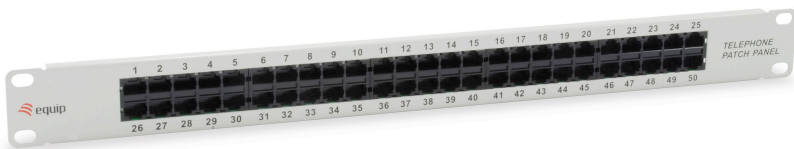

50 ports Cat.3 ISDN Patch Panel

125293
125295

The equip[®] ISDN Patch Panel is a 19" 1U telephone distribution unit integrating cable management system for better routing and strain relief requirements, suitable for both LSA and 110 standards. Moreover, each port is marked with port number for recognition.

| Specification

Category	Cat.3
Ports	50
Shielding	Un-Shielded
Size	19", 1U

| Key Features

- Telephone distribution Panel
- Dual IDC (LSA and 110) compatible
- Un-Shielded

| Ordering Information

PN	EAN	Color
125293	4015867457207	Light Grey
125295	4015867593639	Black

| Package Contents

- Cat.3, 50 Ports Patch Panel

Packing: equip carton box

1 2 3 4 5 6

A

A

43.8

B

B

C

C

D

D

ISDN Patchpanel 50port LSA+ / 1U, light-grey (RAL7035)

No.	MODIFIED AREA	ORIGINAL	MODIFY	DATE	MODIFIER

1 2 3 4 5 6
10cm