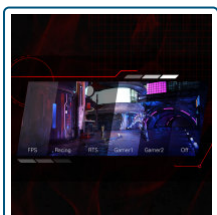

6 Games mode

Tailor your display to the game with a click of a button. Switch settings between in-built presets for FPS, racing, or RTS games, or customise your own ideal conditions and save them. The AOC Settings KeyPad makes switching profiles or adjusting features quick and easy.