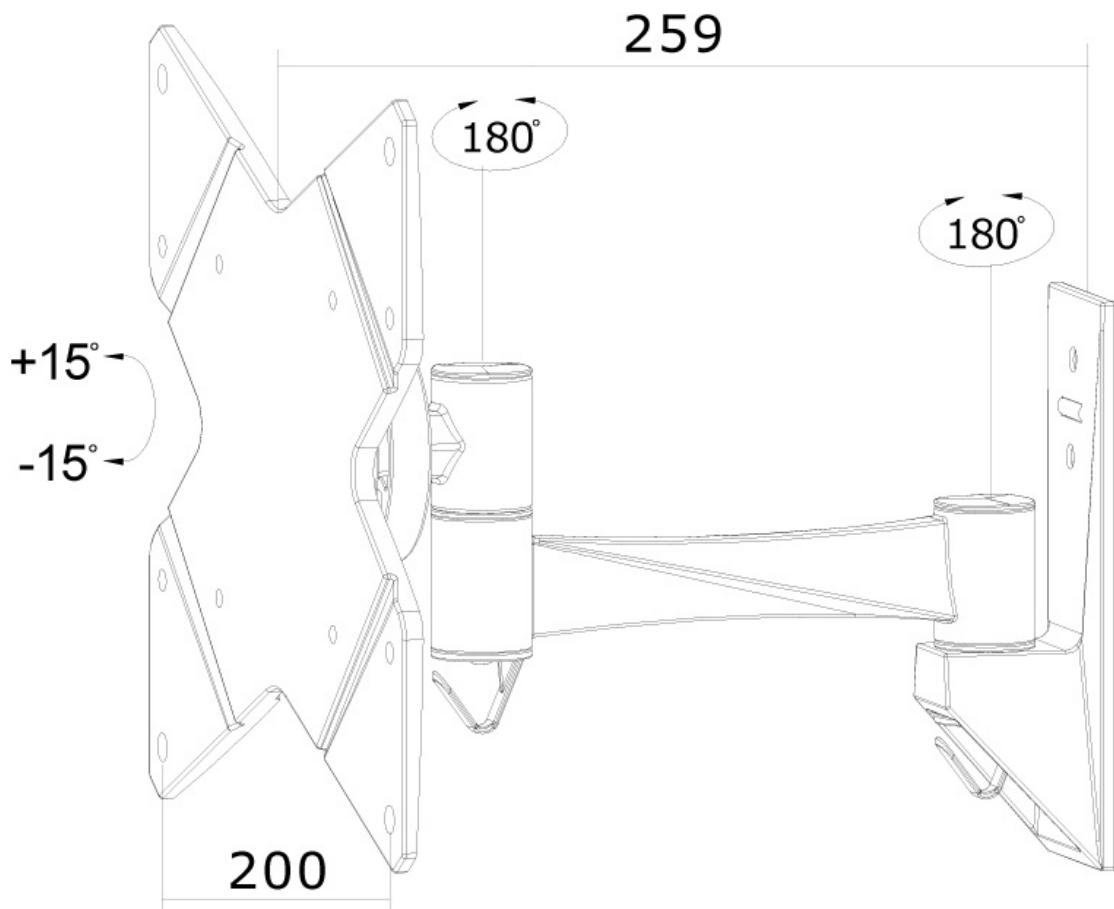

FPMA-W825

NEOMOUNTS TV/MONITOR WALL MOUNT

Neomounts

Measuring unit: mm